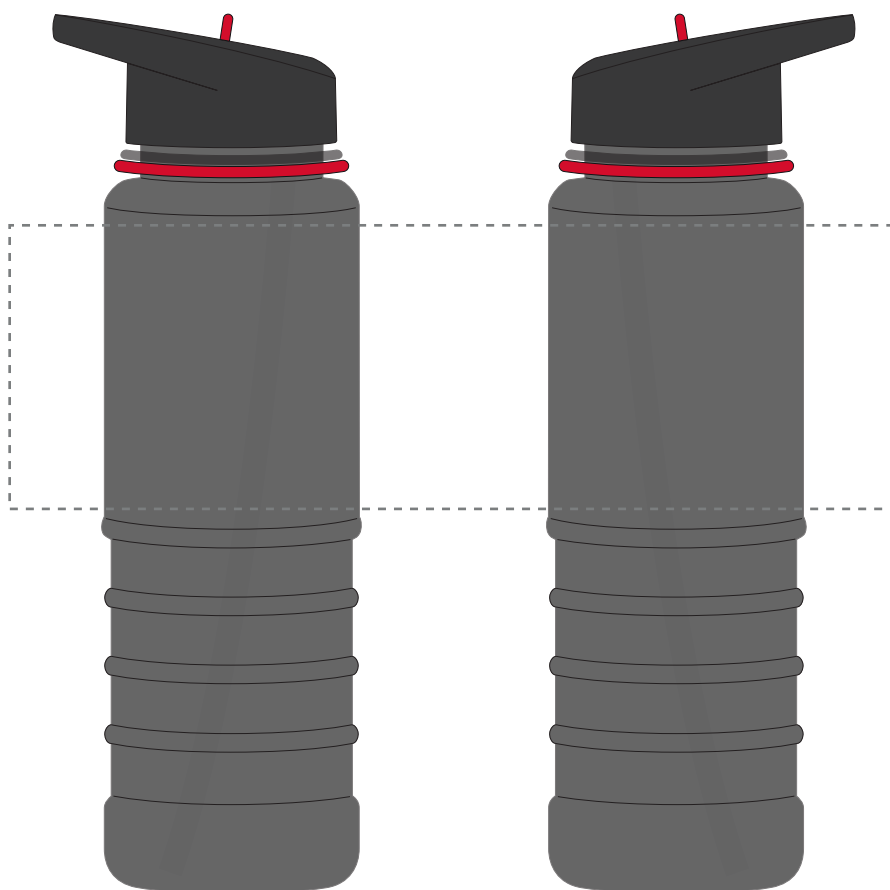

Your Ref:

Quantity:

Product Code: MG9506

Our Ref:

Version: 1

Product Colour: RED

**PRINTING CONCERNS:**

We stock this item in the following colours

**PANTONE REFERENCE(S)**
 Full colour printing

ARTWORK SCALE 50%

LOGOS WILL BE DIRECTLY OPPOSITE  
LOGOS WILL NOT BE DIRECTLY OPPOSITE

Product Image for visualisation  
- colours may vary

The dashed line is to demonstrate print area and will not appear on your printed item

To proceed, please approve visual via the online system.

ARTWORK SCALE 100%  
Max Print Area: 235mm x 75mm